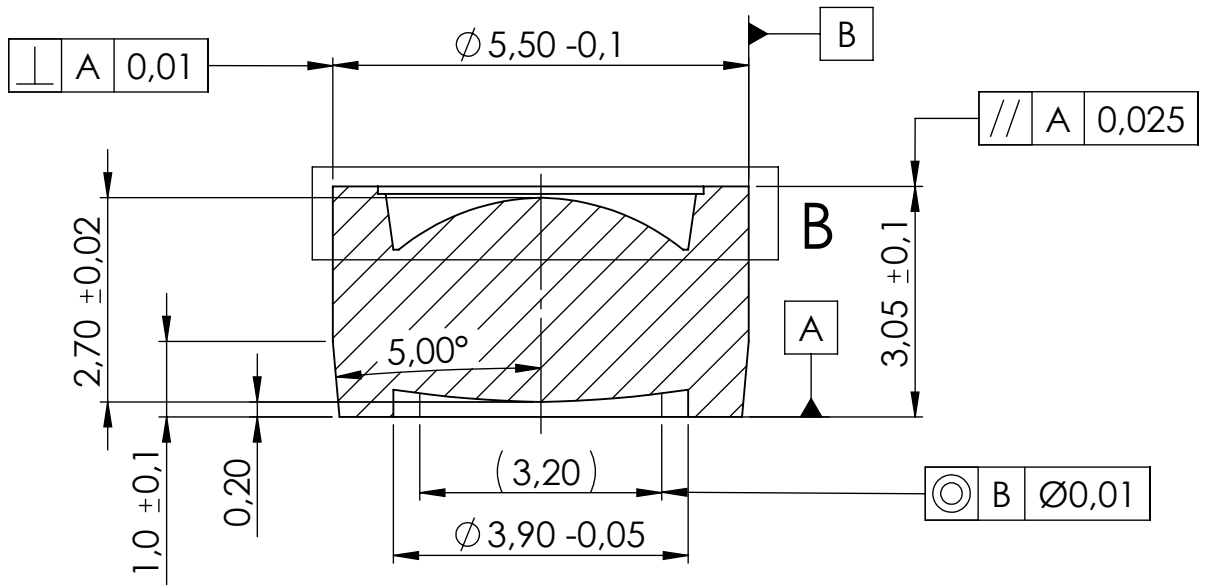

**DETAIL B**  
**SCALE 20 : 1**

**SECTION A-A**

Sprue mark max. 0,10

Rev.	Description	Date	By
B	Editorial change	30.03.23	Kriesch
A	copy of former paperdrawing	19.10.16	CKr

Unless otherwise specified:  
- dimensions are in millimeters  
- all Dimensions  $\pm 0,1$ mm

Scale  
10:1

Size  
A4

Drawn	Date	Name	Material	Weight	Part Number	Sheet
Approval	19.10.2016	Krznicar	PMMA	1g	099-099-001-007	01
	20.10.2016	Söhngen				