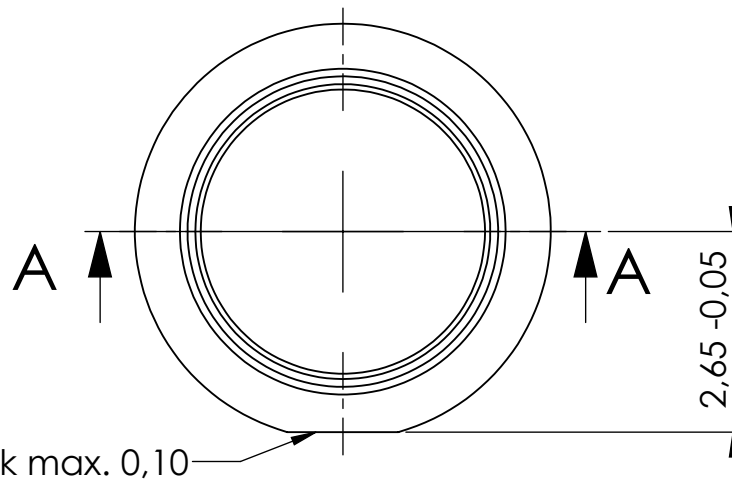

**DETAIL B**  
**SCALE 20 : 1**

**SECTION A-A**

Sprue mark max. 0,10

Rev.	Description	Date	By
B	Editorial change	30.03.23	Kriesch
A	copy of former paperdrawing	19.10.16	CKr

Unless otherwise specified:  
- dimensions are in millimeters  
- all Dimensions  $\pm 0,1$ mm

Scale  
10:1

Size  
A4

Drawn	Date	Name	Material	Weight	Part Number	Sheet
Approval	19.10.2016	Krznicar	PMMA	1g	099-099-001-007	01
	20.10.2016	Söhngen				