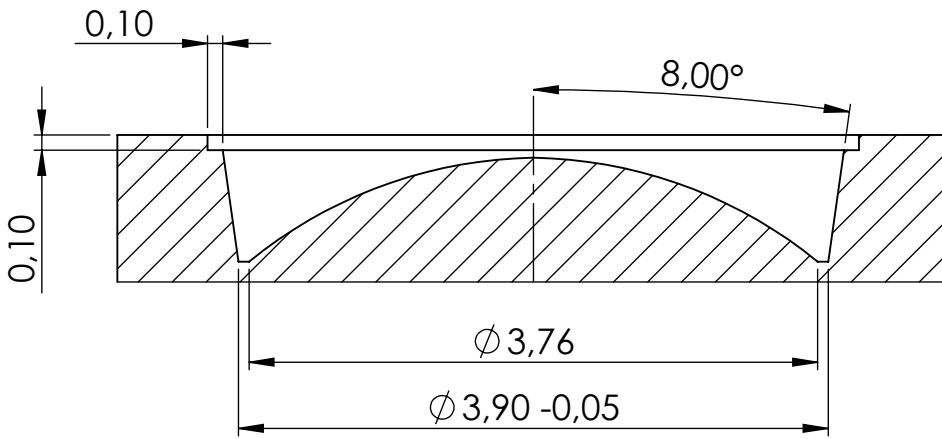

**DETAIL B**  
**SCALE 20 : 1**

**SECTION A-A**

Sprue mark max. 0,10

Rev.	Description	Date	By
B	Editorial change	30.03.23	Kriesch
A	copy of former paperdrawing	19.10.16	CKr

Unless otherwise specified:  
- dimensions are in millimeters  
- all Dimensions  $\pm 0,1$ mm

Scale  
10:1

Size  
A4

Drawn	Date	Name	Material	Weight	Part Number	Sheet
Approval	19.10.2016	Krznicar	PMMA	1g	099-099-001-007	01
	20.10.2016	Söhngen				